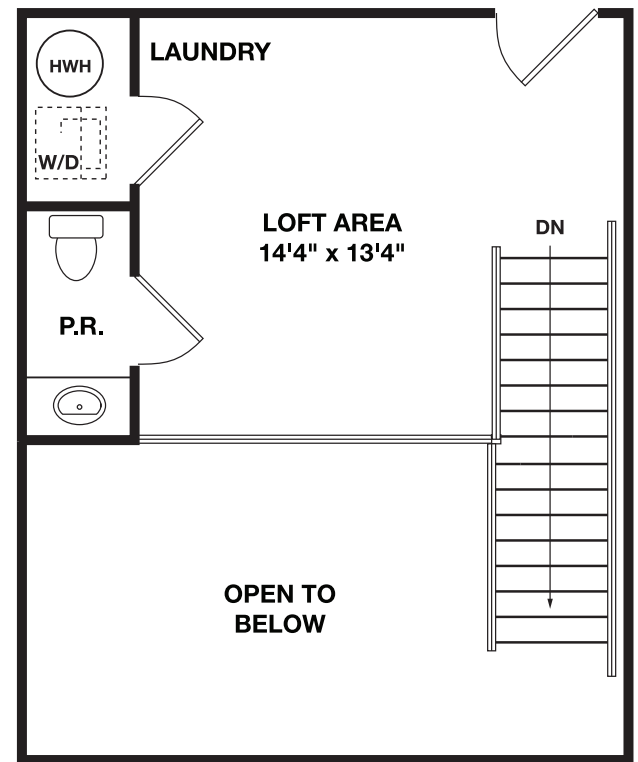

All dimensions are approximate. Please see Leasing Associate for details.

900 SQUARE FEET
2 BEDROOMS
1 BATH

the BRIELLE

gorgeous
natural light...

This second-story design features open living spaces and a convenient layout with two privately located bedrooms.