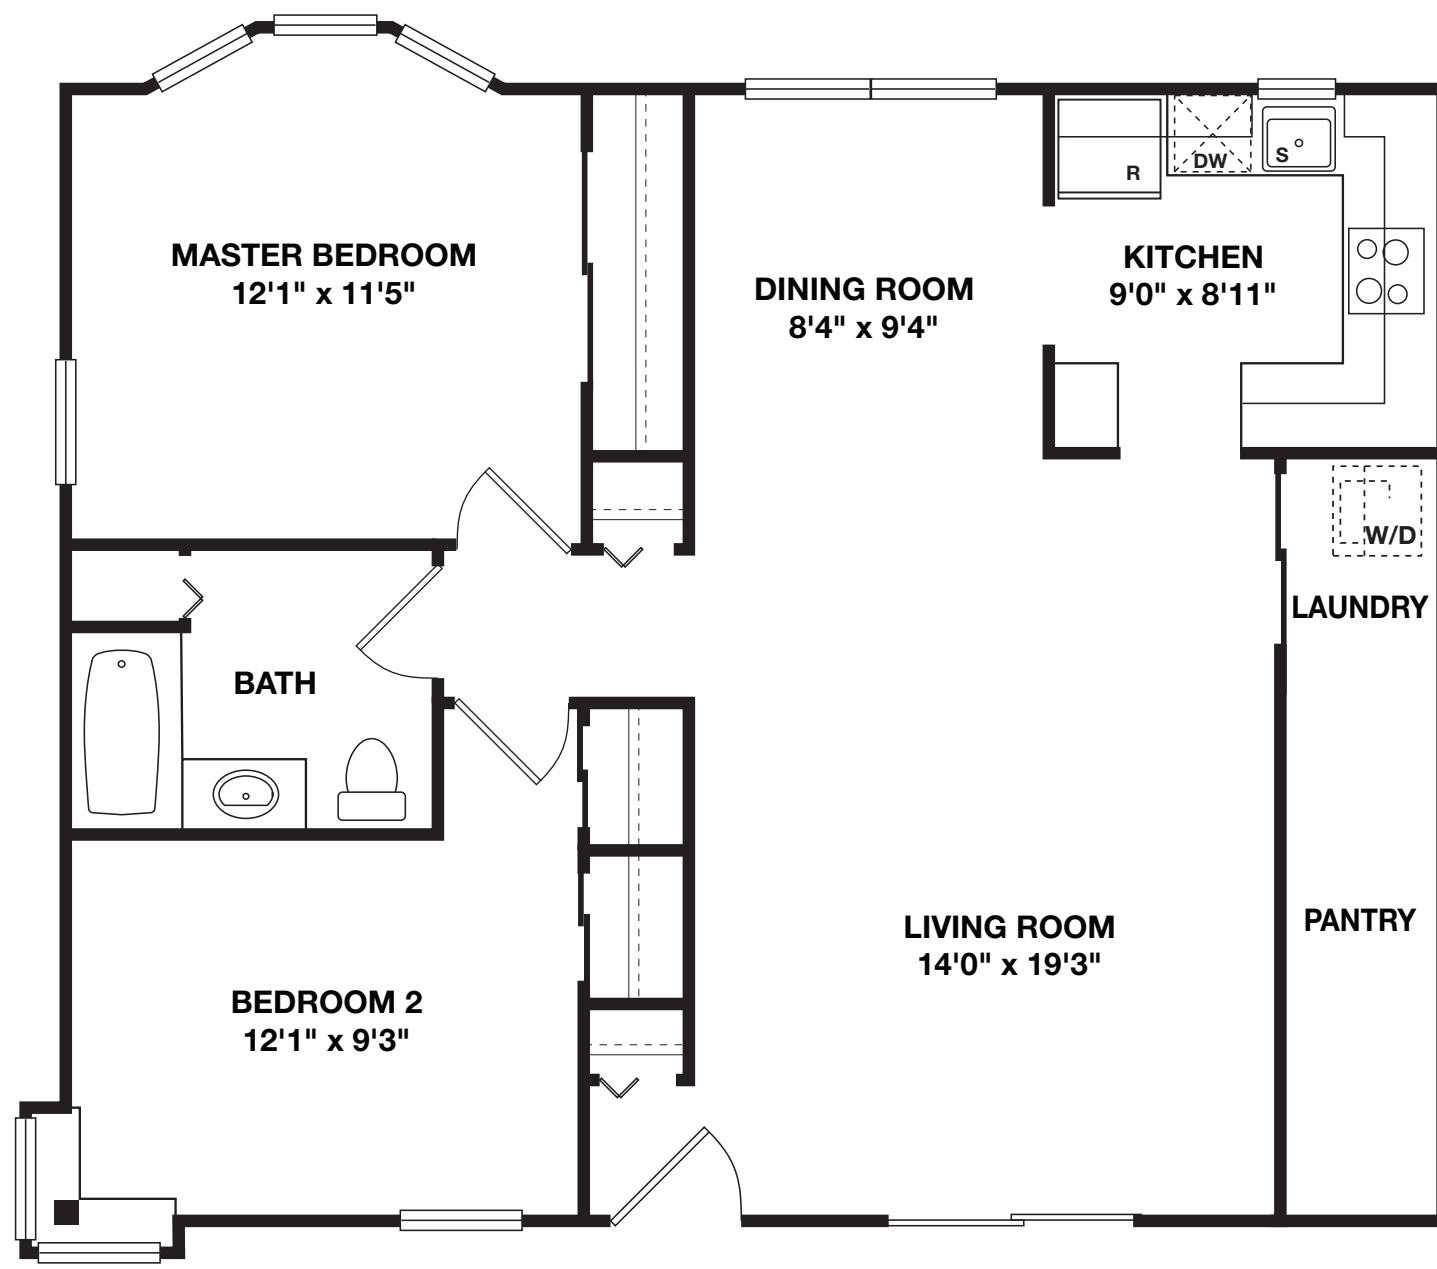

the AVON

gorgeous
natural light...

This apartment offers the ease of first-floor living and the comfort of an open design with flowing living spaces.

58 Schindler Court Neptune, NJ 07753
wellsbrook@spgnj.com
wellsbrookapartments.com
732.918.8449

All dimensions are approximate. Please see Leasing Associate for details.

900 SQUARE FEET
2 BEDROOMS
1 BATH