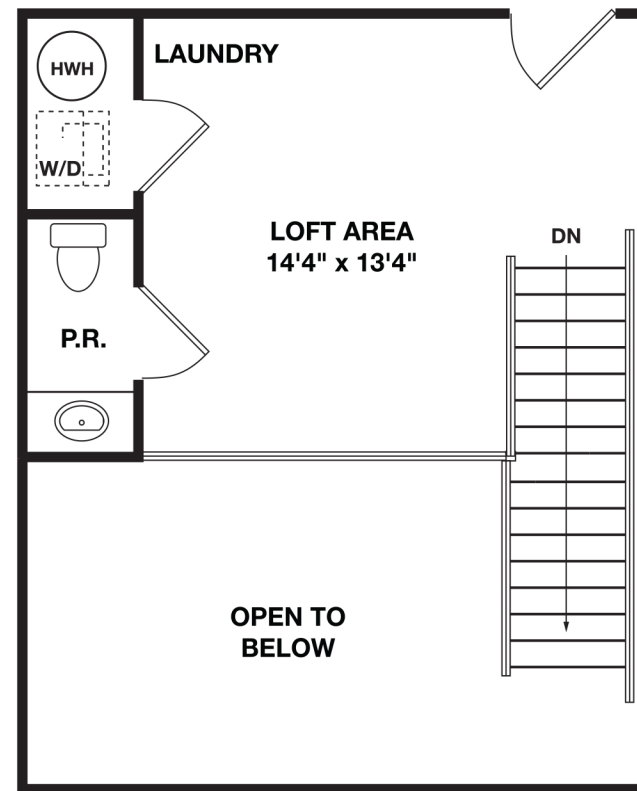

the BRIELLE

gorgeous
natural light...

This second-story design features open living spaces and a convenient layout with two privately located bedrooms.

58 Schindler Court Neptune, NJ 07753
wellsbrook@spgnj.com
wellsbrookapartments.com
732.918.8449

STERLING
PROPERTIES

All dimensions are approximate. Please see Leasing Associate for details.

1100 SQUARE FEET
2 BEDROOMS
1.5 BATHS